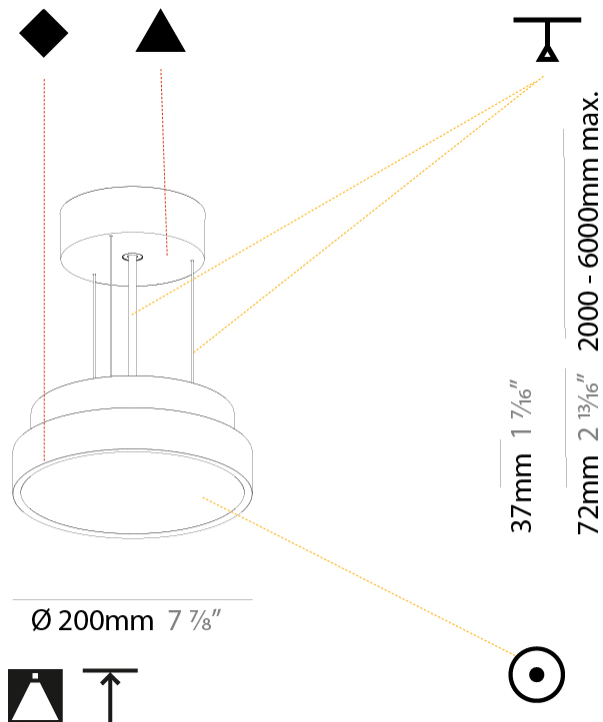

GENERAL

Series: Sign Diva
Subseries: Sign Diva
Partner: Prolicht
Division: Architectural
Installation: Suspension
Product Type: Pendant
Mounting Location: Ceiling
Light Distribution: Direct

PHYSICAL

Shape: Round
Diameter (mm): 200
Diameter (in): 7 7/8
Height (mm): 72
Height (in): 2 13/16
Max. Overall Height (mm): 2072
Max. Overall Height (in): 81 3/16
Weight (kg): 1.732
Weight (lbs): 3.818

Diffuser: PMMA - Opal / Micro-Prism / Sparkling Secret / Vintage Industrial with Shine Ring
Fixture Finish: SSR / BKV / CWI / CRY / HAB / UFT / ITA / RUA / FTG / MYG / LOD / PUS / FRO / FUP / KIA / POP / BLS / SPG / MEY / GOH / CHC / COM / ABZ / JAG / OBR / MOS / ROR
Fixture Material: PMMA / Extruded Aluminum / Steel
Cable Details: 2000mm or 6000mm Transparent Cable

ELECTRICAL

Lamp Type: LED (Zhaga Standard)
Input Wattage (W): 12.1
Total Output Wattage (W): 11
Dimming: Tri-Mode (Non-Dimming and Phase Dimming (120Vac only) and 0-10V Dimming)
Driver Included: Yes
Driver Location: Integrated
Driver Type: Constant Current - Universal
Driver Class: Class 2
Input Voltage (V): 120 - 277
Constant Current (MA): 350

LED

Color Temperature (°K): 2700 / 3000 / 3500 / 4000
Max. Delivered Lumen (lm): 776 / 970 / 980 / 1000
CRI: >90 CRI
Lamp Life (hrs): 50000

OPTICAL

RATINGS AND CERTIFICATIONS

Certified By: Certified for North American Standards
IP rating: IP20