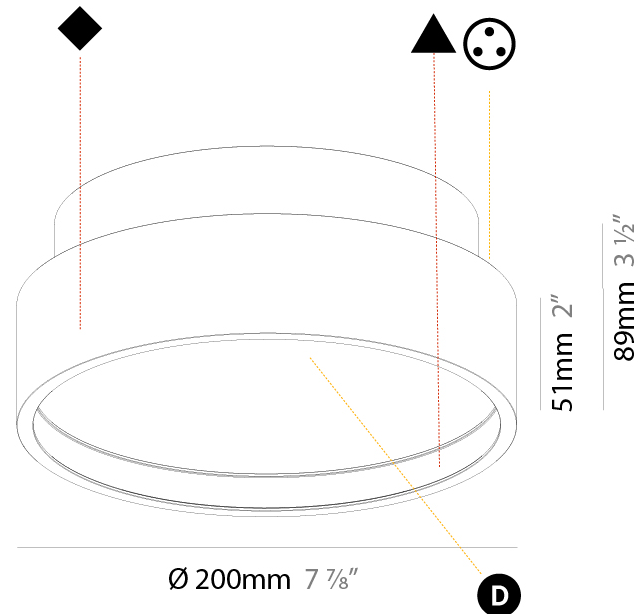

PROJECT	_____
TYPE	_____
SPECIFIER	_____
QUANTITY	_____
DATE	_____

SIGN DIVA KORONA SURFACE

A3D095- : A3D095-DP-30K-02-19-01-01

base number

1. To build a product code in our configurator select the specify button on the base model # product page
2. To build a manual product code on this datasheet choose from the options listed below in blue font and add the suffix to the base model #

GENERAL

Series: Sign Diva
Subseries: Sign Diva Korona
Partner: Prolicht
Division: Architectural
Installation: Surface
Product Type: Ceiling Surface
Mounting Location: Ceiling
Light Distribution: Direct

PHYSICAL

Shape: Round
Diameter (mm): 200
Diameter (in): 7 7/8
Height (mm): 89
Height (in): 3 1/2
Weight (kg): 1.261
Weight (lbs): 2.78
Fixture Material: PMMA / Extruded Aluminum / Steel

ELECTRICAL

Lamp Type: LED (Zhaga Standard)
Input Wattage (W): 12.1
Total Output Wattage (W): 11
Dimming: Phase Dimming (120Vac Only)
Driver Included: Yes
Driver Location: Integrated
Driver Type: Constant Current - Universal
Driver Class: Class 2
Input Voltage (V): 120
Constant Current (MA): 350

LED

Color Temperature (°K): 3000
Max. Delivered Lumen (lm): 1100
CRI: >90 CRI
Lamp Life (hrs): 50000

OPTICAL

RATINGS AND CERTIFICATIONS

Certified By: Certified for North American Standards
IP rating: IP20