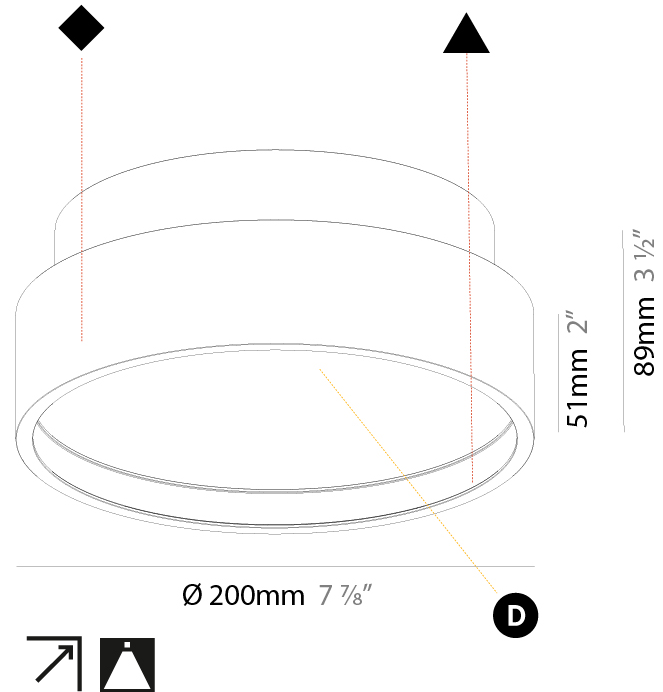

PROJECT	_____
TYPE	_____
SPECIFIER	_____
QUANTITY	_____
DATE	_____

SIGN DIVA KORONA SURFACE

A3D100- : A3D100-DP-30K-13-03-04

base number

1. To build a product code in our configurator select the specify button on the base model # product page
2. To build a manual product code on this datasheet choose from the options listed below in blue font and add the suffix to the base model #

GENERAL

Series: Sign Diva
Subseries: Sign Diva Korona
Partner: Prolicht
Division: Architectural
Installation: Surface
Product Type: Ceiling Surface
Mounting Location: Ceiling
Light Distribution: Direct

PHYSICAL

Shape: Round
Diameter (mm): 200
Diameter (in): 7 7/8
Height (mm): 89mm
Height (in): 3 1/2
Weight (kg): 1.263
Weight (lbs): 2.784
Fixture Material: PMMA / Extruded Aluminum / Steel

ELECTRICAL

Lamp Type: LED (Zhaga Standard)
Input Wattage (W): 12.1
Total Output Wattage (W): 11
Dimming: Phase Dimming (120Vac Only)
Driver Included: Yes
Driver Location: Integrated
Driver Type: Constant Current - Universal
Driver Class: Class 2
Input Voltage (V): 120
Constant Current (MA): 350

LED

Color Temperature (°K): 3000
Max. Delivered Lumen (lm): 1040
CRI: >90 CRI
Lamp Life (hrs): 50000

OPTICAL

RATINGS AND CERTIFICATIONS

Certified By: Certified for North American Standards
IP rating: IP20