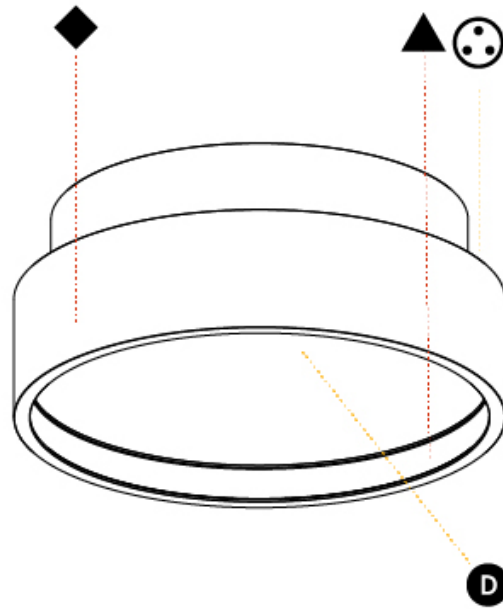

SIGN DIVA KORONA SURFACE

A3D095-

PROJECT
TYPE
SPECIFIER
QUANTITY
DATE