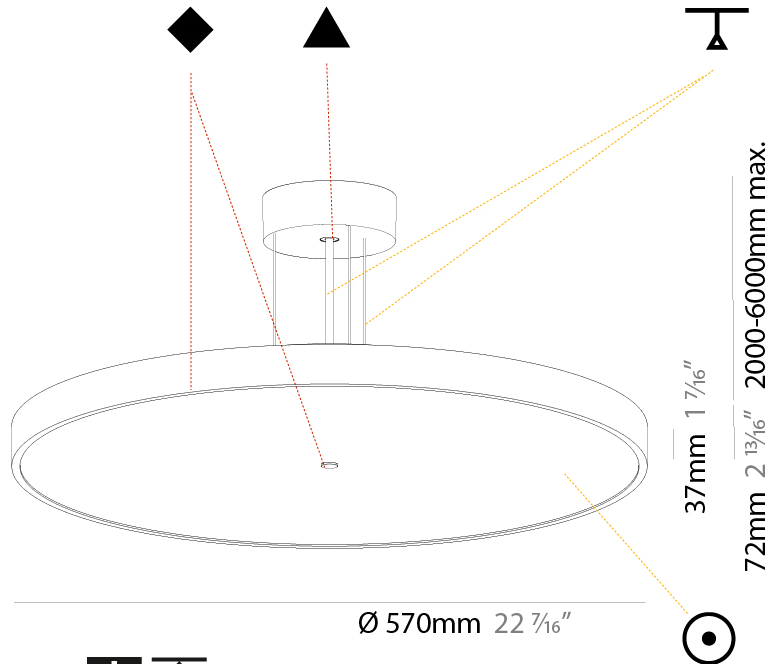

GENERAL

Series: Sign Diva
Subseries: Sign Diva
Partner: Prolicht
Division: Architectural
Installation: Suspension
Product Type: Pendant
Mounting Location: Ceiling
Light Distribution: Direct

PHYSICAL

Shape: Round
Diameter (mm): 570
Diameter (in): 22 7/16
Height (mm): 72
Height (in): 2 13/16
Max. Overall Height (mm): 6072
Max. Overall Height (in): 239 1/16
Weight (kg): 7.802
Weight (lbs): 17.2

Diffuser: [PMMA - Opal / Micro-Prism / Sparkling Secret / Vintage Industrial with Shine Ring](#)
Fixture Finish: [SSR / BKV / CWI / CRY / HAB / UFT / ITA / RUA / FTG / MYG / LOD / PUS / FRO / FUP / KIA / POP / BLS / SPG / MEY / GOH / CHC / COM / ABZ / JAG / OBR / MOS / ROR](#)
Fixture Material: [PMMA / Extruded Aluminum / Steel](#)
Cable Details: [2000mm or 6000mm Transparent Cable](#)

ELECTRICAL

Lamp Type: LED (Zhaga Standard)
Input Wattage (W): 58.3
Total Output Wattage (W): 53
Dimming: [Tri-Mode (Non-Dimming and Phase Dimming (120Vac only) and 0-10V Dimming)](#)
Driver Included: Yes
Driver Location: Integrated
Driver Type: Constant Current - Universal
Driver Class: Class 2
Input Voltage (V): 120 - 277
Constant Current (MA): 350

LED

Color Temperature (°K): [2700 / 3000 / 3500 / 4000](#)
Max. Delivered Lumen (lm): 5060 / 6120 / 6233 / 6360
CRI: >90 CRI
Lamp Life (hrs): 50000

OPTICAL

RATINGS AND CERTIFICATIONS

Certified By: Certified for North American Standards
IP rating: IP20