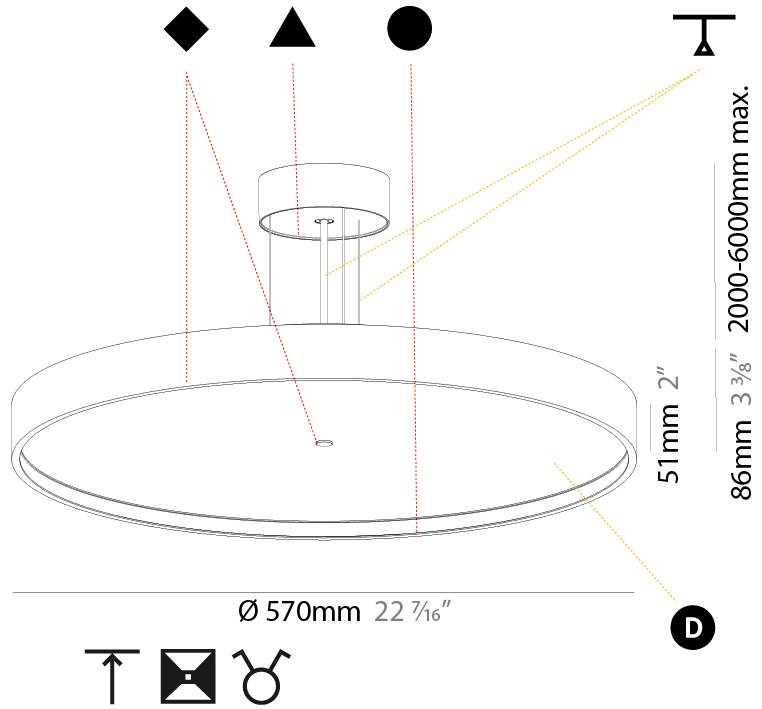

GENERAL

Series: Sign Diva
Subseries: Sign Diva Korona
Partner: Prolicht
Division: Architectural
Installation: Suspension
Product Type: Pendant
Mounting Location: Ceiling
Light Distribution: Direct / Indirect

PHYSICAL

Shape: Round
Diameter (mm): 570
Diameter (in): 22 7/16
Height (mm): 86
Height (in): 3 3/8
Weight (kg): 8.812
Weight (lbs): 19.43

Diffuser: PMMA - Opal / Micro-Prism / Sparkling Secret / Vintage Industrial

Fixture Finish: SSR / BKV / CWI / CRY / HAB / UFT / ITA / RUA / FTG / MYG / LOD / PUS / FRO / FUP / KIA / POP / BLS / SPG / MEY / GOH / CHC / COM / ABZ / JAG / OBR / MOS / ROR

Fixture Material: PMMA / Extruded Aluminum / Steel

Cable Details: 2000mm/78 3/4" or 6000mm/236 1/4" Transparent Cable

ELECTRICAL

Lamp Type: LED (Zhaga Standard)
Input Wattage (W): 67
Total Output Wattage (W): 60.9
Dimming: Tri-Mode (Non-Dimming and Phase Dimming (120Vac only) and 0-10V Dimming)
Driver Included: Yes
Driver Location: Integrated
Driver Type: Constant Current - Universal
Driver Class: Class 2
Input Voltage (V): 120 - 277
Constant Current (MA): 350

LED

Color Temperature (°K): 2700 / 3000 / 3500 / 4000
Max. Delivered Lumen (lm): 6632 / 6728 / 6812 / 6951
Nominal Lumen (lm): 9097 / 9229 / 9344 / 9535
CRI: >90 CRI
Lamp Life (hrs): 50000

OPTICAL

RATINGS AND CERTIFICATIONS

Certified By: Certified for North American Standards
IP rating: IP20