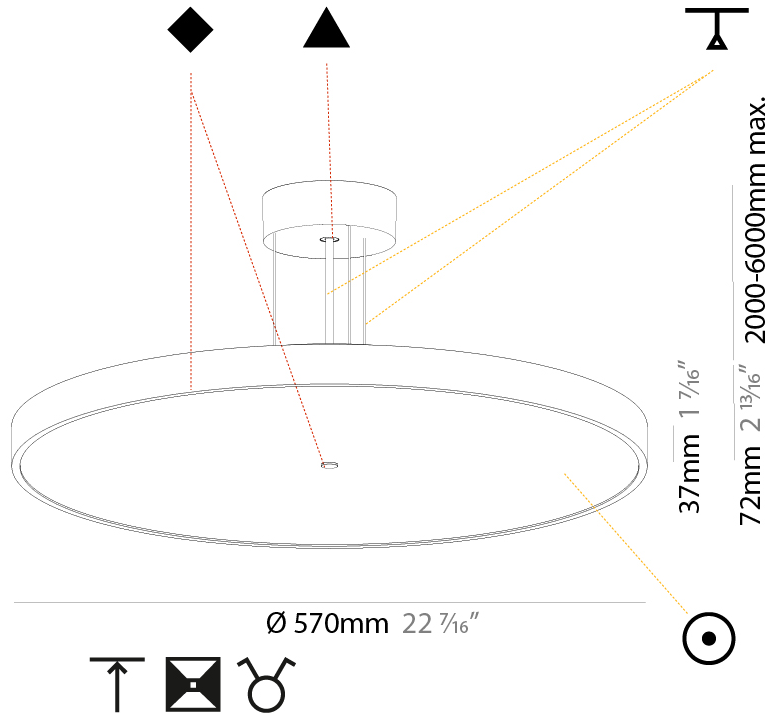

GENERAL

Series: Sign Diva
Subseries: Sign Diva
Partner: Prolicht
Division: Architectural
Installation: Suspension
Product Type: Pendant
Mounting Location: Ceiling
Light Distribution: Direct / Indirect

PHYSICAL

Shape: Round
Diameter (mm): 570
Diameter (in): 22 7/16
Height (mm): 72
Height (in): 2 13/16
Max. Overall Height (mm): 6072
Max. Overall Height (in): 239 1/16
Weight (kg): 8.548
Weight (lbs): 18.85
Diffuser: PMMA - Opal / Micro-Prism / Sparkling Secret / Vintage Industrial with Shine Ring
Fixture Finish: SSR / BKV / CWI / CRY / HAB / UFT / ITA / RUA / FTG / MYG / LOD / PUS / FRO / FUP / KIA / POP / BLS / SPG / MEY / GOH / CHC / COM / ABZ / JAG / OBR / MOS / ROR
Fixture Material: PMMA / Extruded Aluminum / Steel
Cable Details: 2000mm or 6000mm Transparent Cable

ELECTRICAL

Lamp Type: LED (Zhaga Standard)
Input Wattage (W): 80.3
Total Output Wattage (W): 53 / 18
Dimming: Tri-Mode (Non-Dimming and Phase Dimming (120Vac only) and 0-10V Dimming)
Driver Included: Yes
Driver Location: Integrated
Driver Type: Constant Current - Universal
Driver Class: Class 2
Input Voltage (V): 120 - 277
Constant Current (MA): 350

LED

Color Temperature (°K): 2700 / 3000 / 3500 / 4000
Max. Delivered Lumen (lm): 6110 / 7650 / 7801 / 7960
CRI: >90 CRI
Lamp Life (hrs): 50000

OPTICAL

RATINGS AND CERTIFICATIONS

Certified By: Certified for North American Standards
IP rating: IP20

A