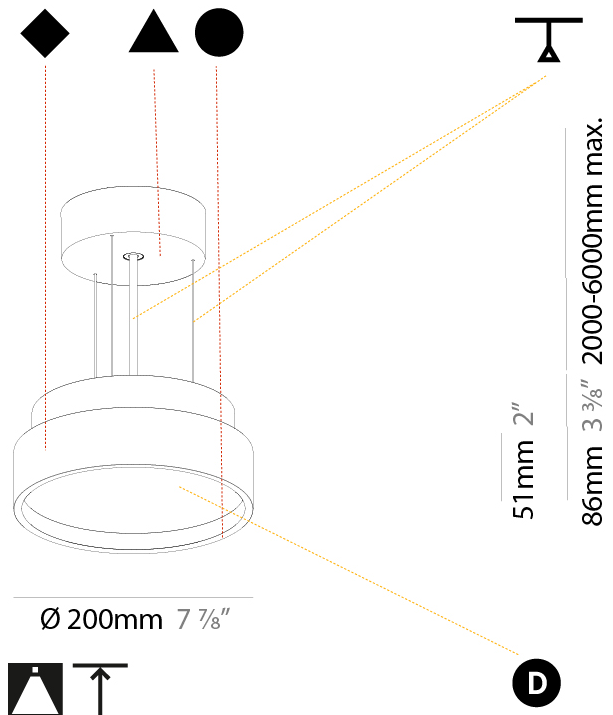

GENERAL

Series: Sign Diva
Subseries: Sign Diva Korona
Partner: Prolicht
Division: Architectural
Installation: Suspension
Product Type: Pendant
Mounting Location: Ceiling
Light Distribution: Direct

PHYSICAL

Shape: Round
Diameter (mm): 200
Diameter (in): 7 7/8
Height (mm): 86
Height (in): 3 3/8
Weight (kg): 1.873
Weight (lbs): 4.129
Diffuser: PMMA - Opal / Micro-Prism / Sparkling Secret / Vintage Industrial
Fixture Finish: SSR / BKV / CWI / CRY / HAB / UFT / ITA / RUA / FTG / MYG / LOD / PUS / FRO / FUP / KIA / POP / BLS / SPG / MEY / GOH / CHC / COM / ABZ / JAG / OBR / MOS / ROR
Fixture Material: PMMA / Extruded Aluminum / Steel
Cable Details: 2000mm/78 3/4" or 6000mm/236 1/4" Transparent Cable

ELECTRICAL

Lamp Type: LED (Zhaga Standard)
Input Wattage (W): 10
Total Output Wattage (W): 11
Dimming: Tri-Mode (Non-Dimming and Phase Dimming (120Vac only) and 0-10V Dimming)
Driver Included: Yes
Driver Location: Integrated
Driver Type: Constant Current - Universal
Driver Class: Class 2
Input Voltage (V): 120 - 277
Constant Current (MA): 350

LED

Color Temperature (°K): 2700 / 3000 / 3500 / 4000
Max. Delivered Lumen (lm): 836 / 895 / 903 / 921
Nominal Lumen (lm): 1280 / 1370 / 1382 / 1410
CRI: >90 CRI
Lamp Life (hrs): 50000

OPTICAL

RATINGS AND CERTIFICATIONS

Certified By: Certified for North American Standards
IP rating: IP20