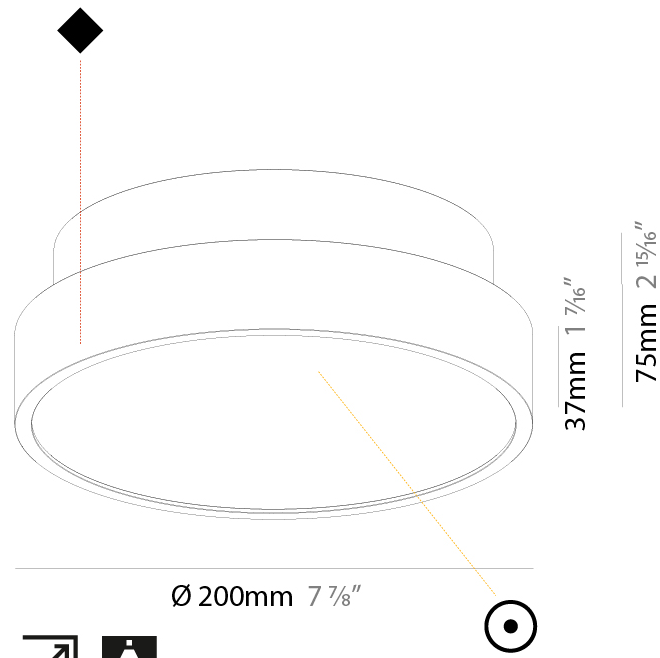

GENERAL

Series: Sign Diva
Subseries: Sign Diva
Partner: Prolicht
Division: Architectural
Installation: Surface
Product Type: Ceiling Surface
Mounting Location: Ceiling
Light Distribution: Direct

PHYSICAL

Shape: Round
Diameter (mm): 200
Diameter (in): 7 7/8
Height (mm): 75
Height (in): 2 15/16
Weight (kg): 1.122
Weight (lbs): 2.474
Diffuser: [PMMA - Opal/Micro-Prism/Sparkling Secret/Vintage Industrial with Shine Ring](#)
Fixture Finish: [SSR / BKV / CWI / CRY / HAB / UFT / ITA / RUA / FTG / MYG / LOD / PUS / FRO / FUP / KIA / POP / BLS / SPG / MEY / GOH / CHC / COM / ABZ / JAG / OBR / MOS / ROR](#)
Fixture Material: [PMMA / Extruded Aluminum / Steel](#)

ELECTRICAL

Lamp Type: LED (Zhaga Standard)
Input Wattage (W): 12.1
Total Output Wattage (W): 11
Dimming: [Tri-Mode (Non-Dimming and Phase Dimming (120Vac only) and 0-10V Dimming)](#)
Driver Included: Yes
Driver Location: Integrated
Driver Type: Constant Current - Universal
Driver Class: Class 2
Input Voltage (V): 120 - 277
Constant Current (MA): 350

LED

Color Temperature (°K): [3000 / 3500 / 4000](#)
Max. Delivered Lumen (lm): 1040 / 1058 / 1080
CRI: >90 CRI
Lamp Life (hrs): 50000

OPTICAL

RATINGS AND CERTIFICATIONS

Certified By: Certified for North American Standards
IP rating: IP20

PROJECT
TYPE
SPECIFIER
QUANTITY
DATE