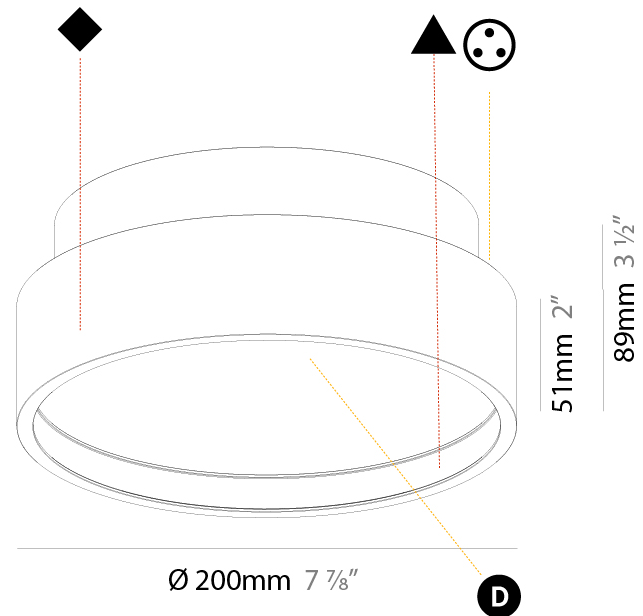

GENERAL

Series: Sign Diva
Subseries: Sign Diva Korona
Partner: Prolicht
Division: Architectural
Installation: Surface
Product Type: Ceiling Surface
Mounting Location: Ceiling
Light Distribution: Direct / Indirect

PHYSICAL

Shape: Round
Diameter (mm): 200
Diameter (in): 7 7/8
Height (mm): 89
Height (in): 3 1/2
Weight (kg): 1.261
Weight (lbs): 2.78
Diffuser: Direct - PMMA - Opal/Micro-Prism/Sparkling Secret/Vintage Industrial / Indirect - White/Yellow/Orange/Red/Blue/Green
Fixture Finish: SSR / BKV / CWI / CRY / HAB / UFT / ITA / RUA / FTG / MYG / LOD / PUS / FRO / FUP / KIA / POP / BLS / SPG / MEY / GOH / CHC / COM / ABZ / JAG / OBR / MOS / ROR
Fixture Material: PMMA / Extruded Aluminum / Steel

ELECTRICAL

Lamp Type: LED (Zhaga Standard)
Input Wattage (W): 12.1
Total Output Wattage (W): 11
Dimming: Tri-Mode (Non-Dimming and Phase Dimming (120Vac only) and 0-10V Dimming)
Driver Included: Yes
Driver Location: Integrated
Driver Type: Constant Current - Universal
Driver Class: Class 2
Input Voltage (V): 120 - 277
Constant Current (MA): 350

LED

Color Temperature (°K): 3000 / 3500 / 4000
Max. Delivered Lumen (lm): 1100 / 1117 / 1140
CRI: >90 CRI
Lamp Life (hrs): 50000

OPTICAL

RATINGS AND CERTIFICATIONS

Certified By: Certified for North American Standards
IP rating: IP20

PROJECT
TYPE
SPECIFIER
QUANTITY
DATE