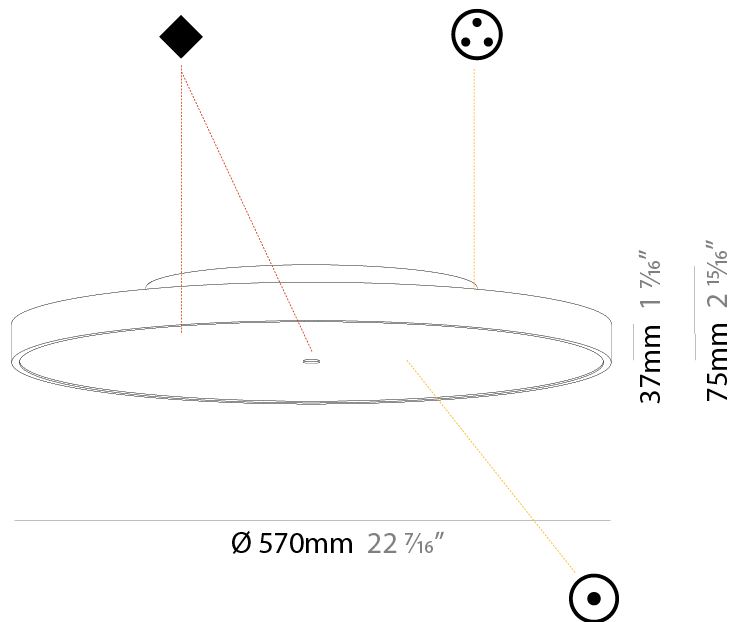

GENERAL

Series: Sign Diva
Subseries: Sign Diva
Partner: Prolicht
Division: Architectural
Installation: Surface
Product Type: Ceiling Surface
Mounting Location: Ceiling
Light Distribution: Direct / Indirect

PHYSICAL

Shape: Round
Diameter (mm): 570
Diameter (in): 22 7/16
Height (mm): 75
Height (in): 2 15/16
Weight (kg): 7.066
Weight (lbs): 15.578

Diffuser: Direct - PMMA - Opal/Micro-Prism/Sparkling Secret/Vintage Industrial with Shine Ring / Indirect - White/Yellow/Orange/Red/Blue/Green
Fixture Finish: SSR / BKV / CWI / CRY / HAB / UFT / ITA / RUA / FTG / MYG / LOD / PUS / FRO / FUP / KIA / POP / BLS / SPG / MEY / GOH / CHC / COM / ABZ / JAG / OBR / MOS / ROR
Fixture Material: PMMA / Extruded Aluminum / Steel

ELECTRICAL

Lamp Type: LED (Zhaga Standard)
Input Wattage (W): 58.3
Total Output Wattage (W): 53
Dimming: Tri-Mode (Non-Dimming and Phase Dimming (120Vac only) and 0-10V Dimming)
Driver Included: Yes
Driver Location: Integrated
Driver Type: Constant Current - Universal
Driver Class: Class 2
Input Voltage (V): 120 - 277
Constant Current (MA): 350

LED

Color Temperature (*K): 3000 / 3500 / 4000
Max. Delivered Lumen (lm): 6170 / 6292 / 6420
CRI: >90 CRI
Lamp Life (hrs): 50000

OPTICAL

RATINGS AND CERTIFICATIONS

Certified By: Certified for North American Standards
IP rating: IP20